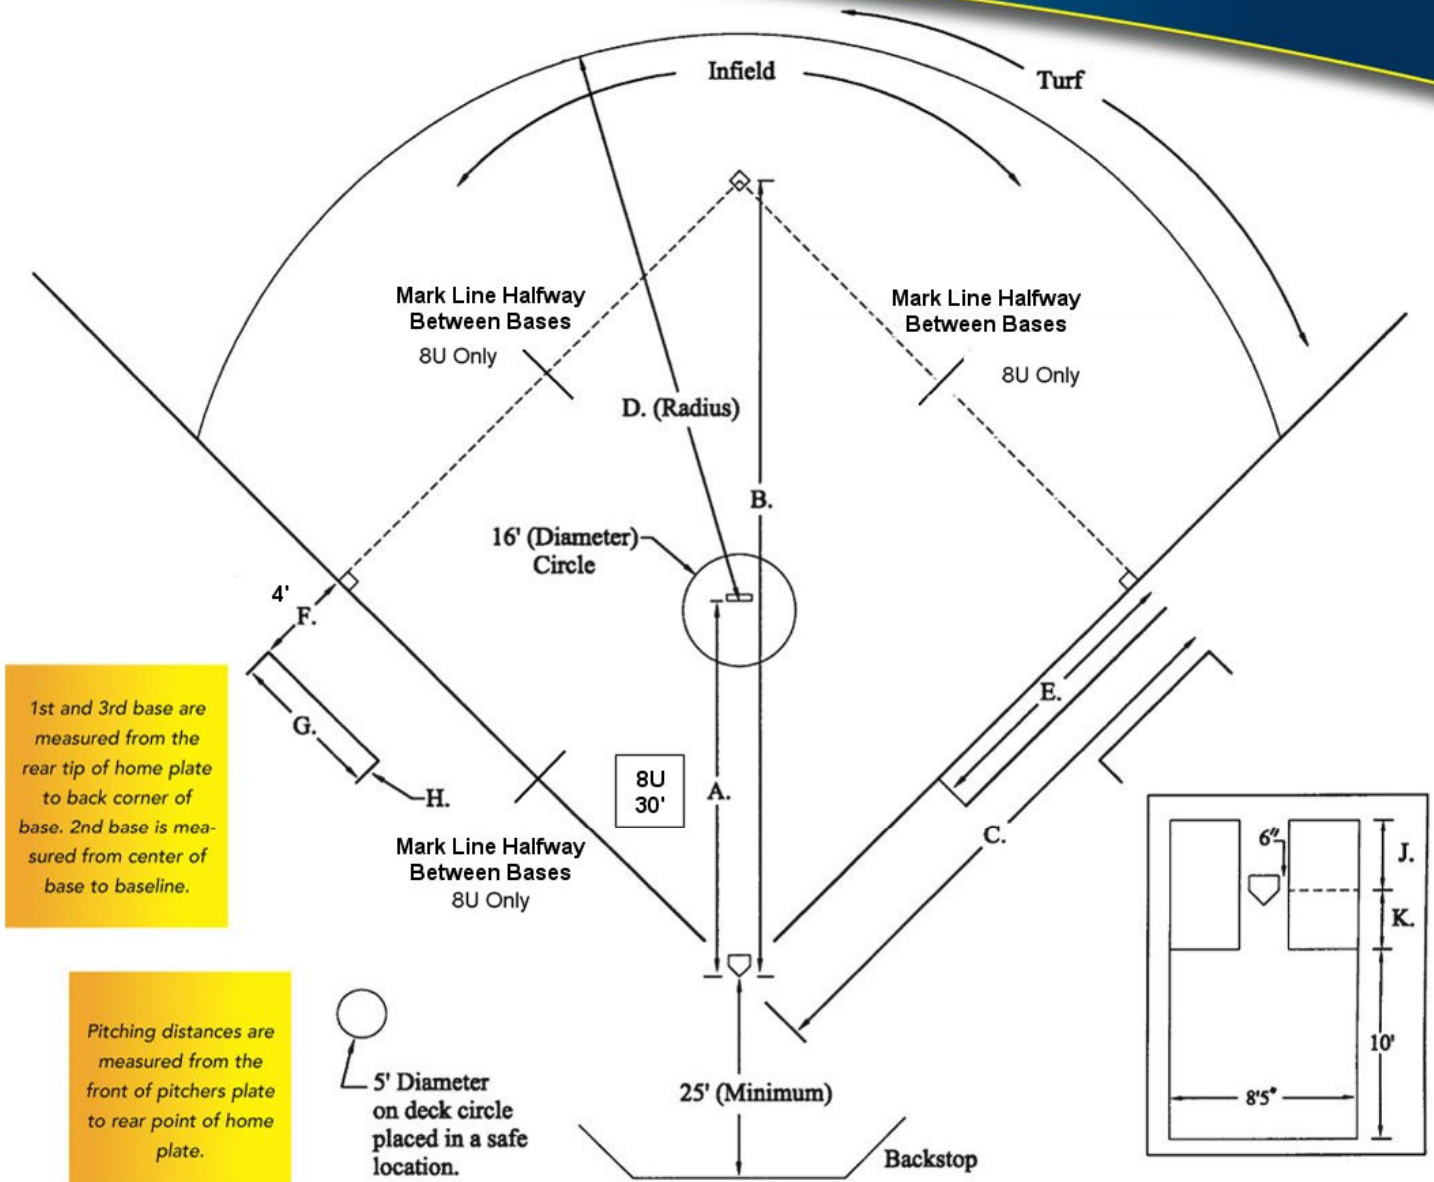

SOFTBALL FIELD DIMENSIONS

SOFTBALL FIELD MEASUREMENTS BY GROUP

GROUP	TYPE/AGE	A	B	C	D	E	F	G	H	I	J	K
A.S.A YOUTH	FASTPITCH / GIRLS / 10U	35'	77'-9"	60'	55'	27'	8'	15'	3'	150'-175'	4'	3'
	FASTPITCH / GIRLS/ 12U	40'	84'-10"	60'	60'	30'	8'	15'	3'	175'-200'	4'	3'
	FASTPITCH / GIRLS/ 14U	40'	84'-10"	60'	60'	30'	8'	15'	3'	175'-200'	4'	3'
	FASTPITCH / GIRLS / 16U/ 18U	40'	84'-10"	60'	60'	30'	8'	15'	3'	200'-225'	4'	3'